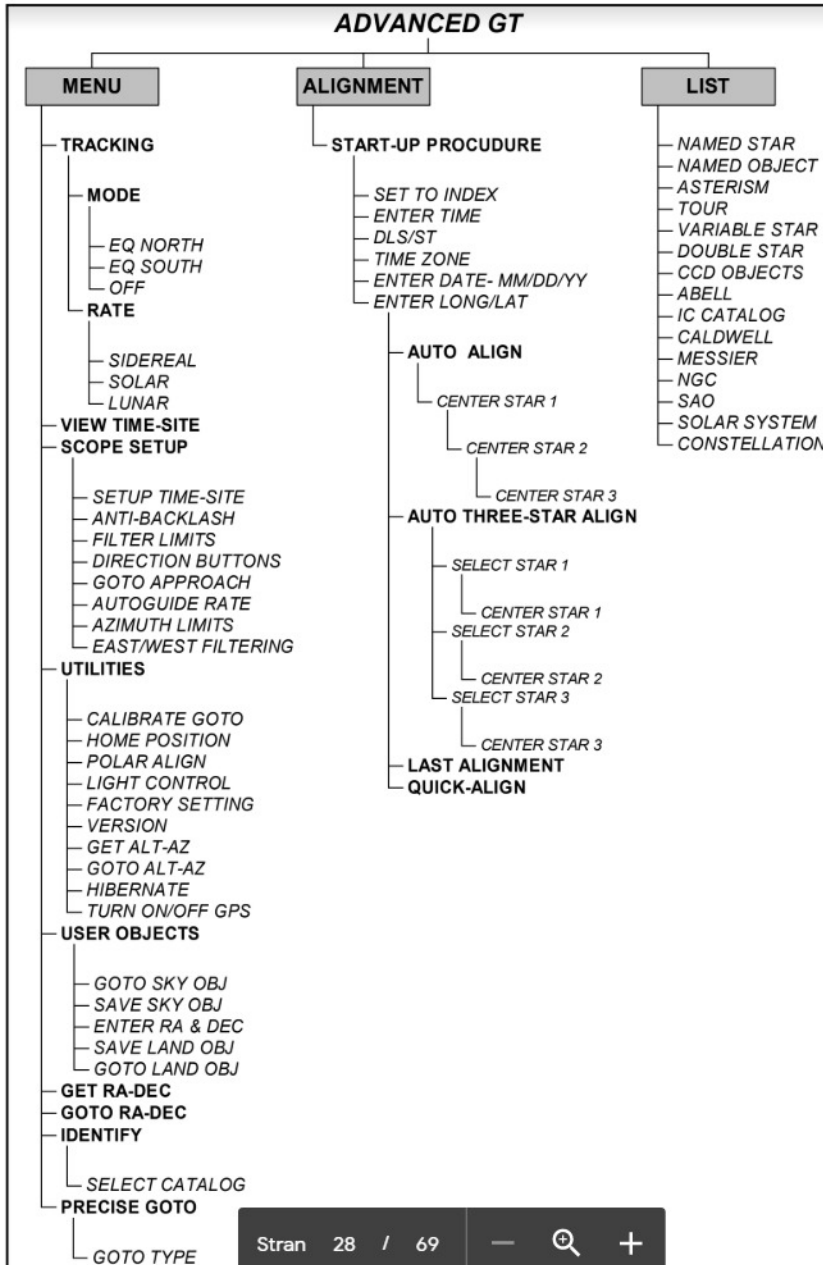

# ADVANCED GT

# SynScan™ MENU TREE

Fig. 1: Autostar Primary Menu and Options.