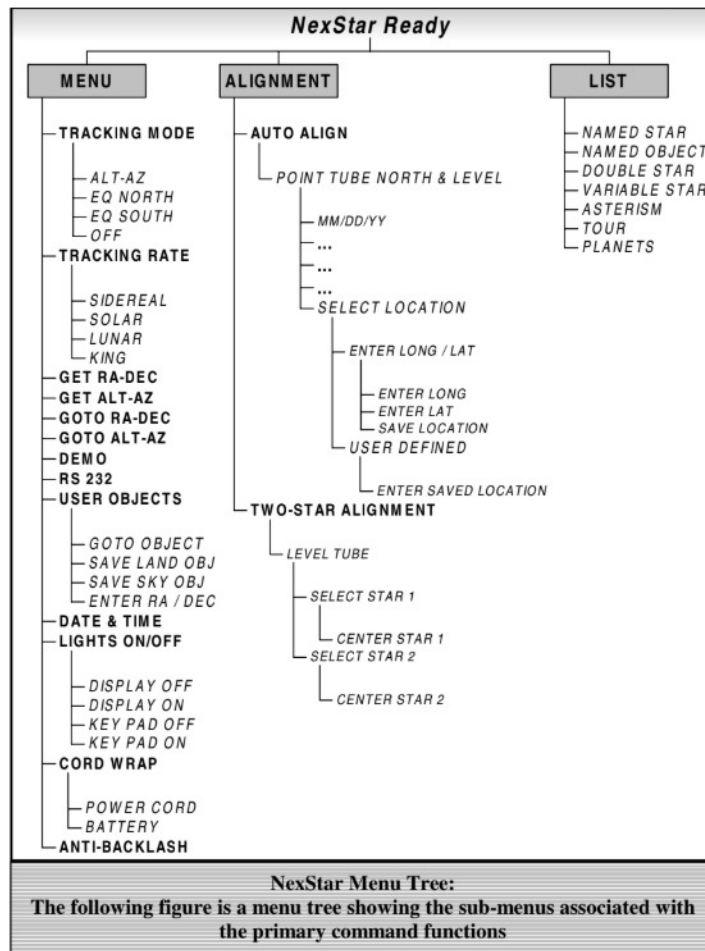

# ADVANCED GT

# SynScan™ MENU TREE

Fig. 1: Autostar Primary Menu and Options.