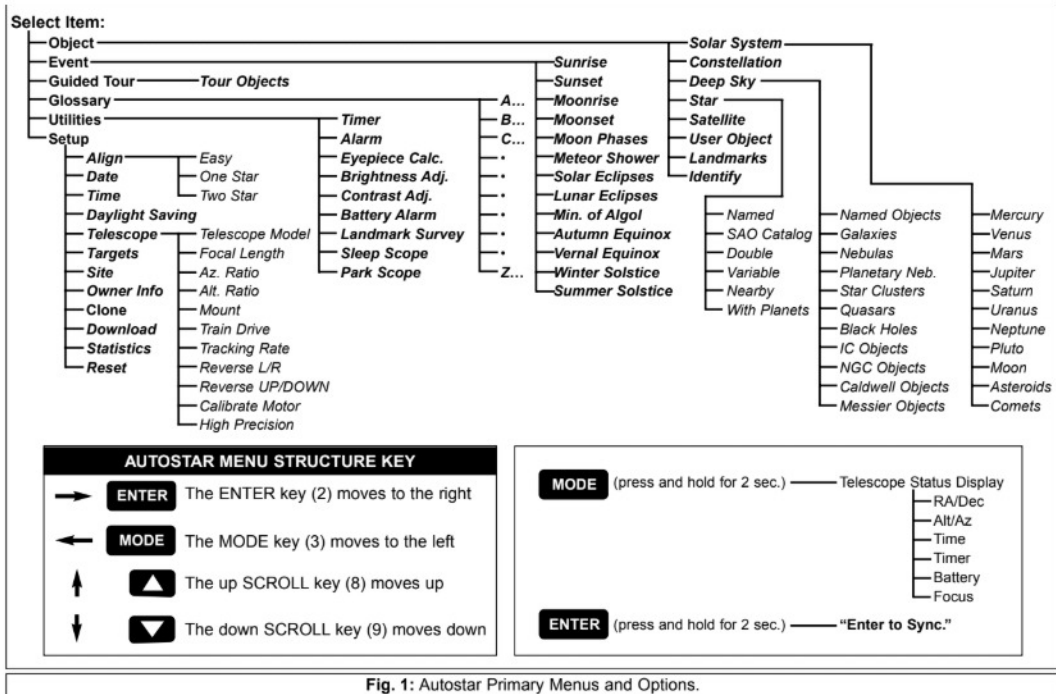

# SynScan™ MENU TREE

Fig. 1: Autostar Primary Menu and Options.