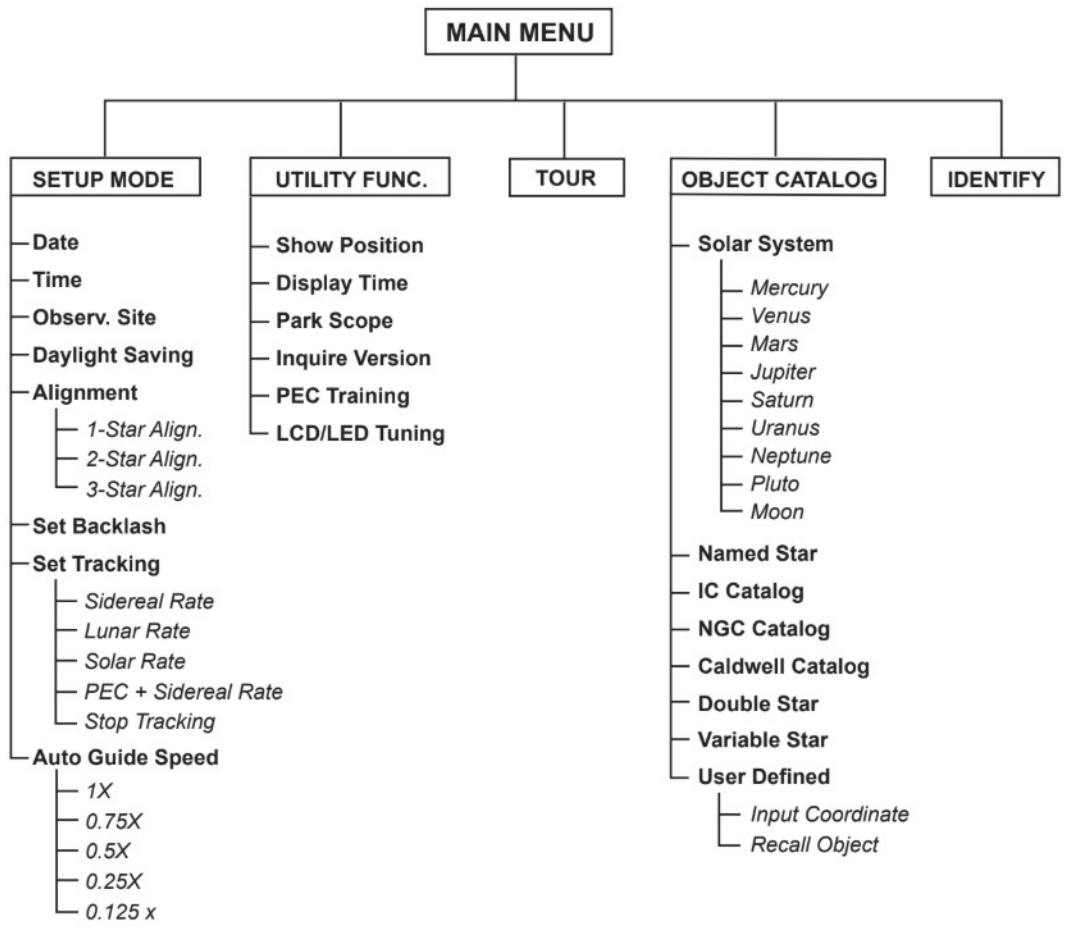

# SynScan™ MENU TREE

Fig. 1: Autostar Primary Menu and Options.