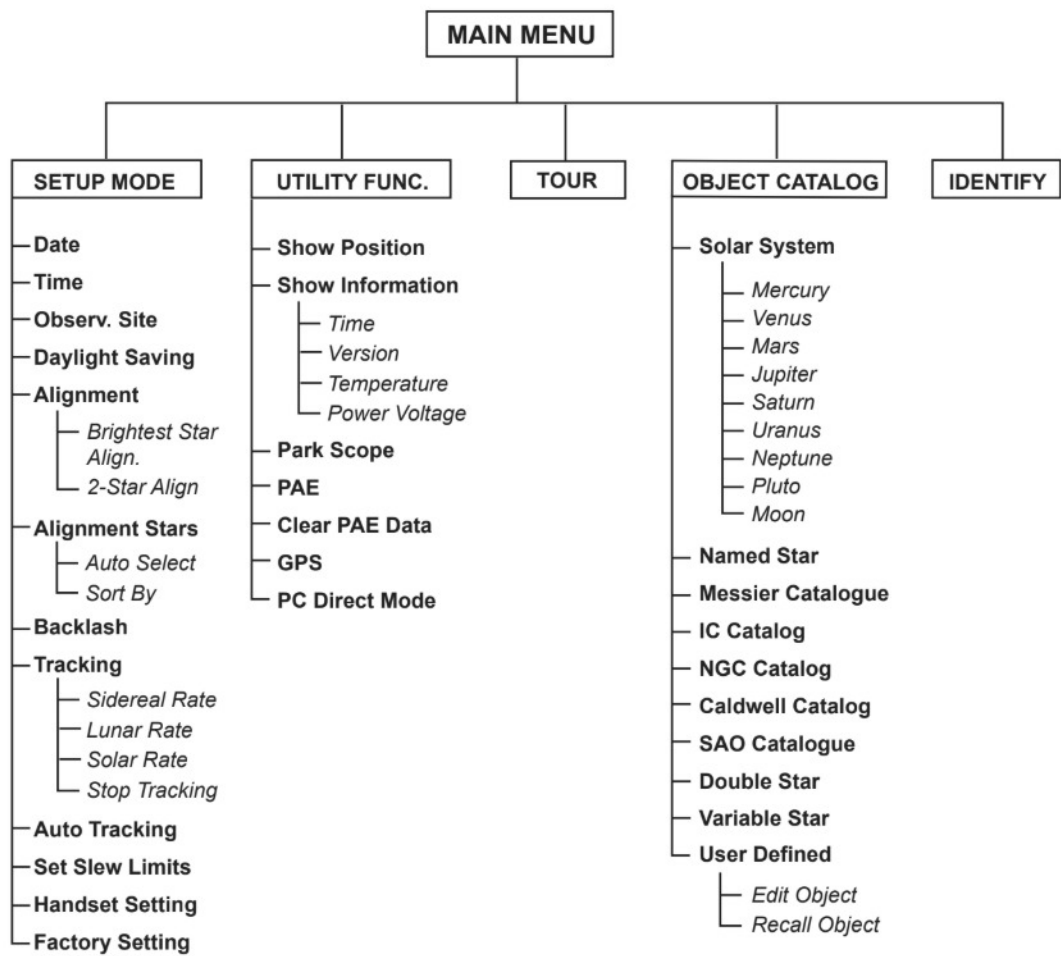

# SynScan™ MENU TREE

Fig. 1: Autostar Primary Menu and Options.